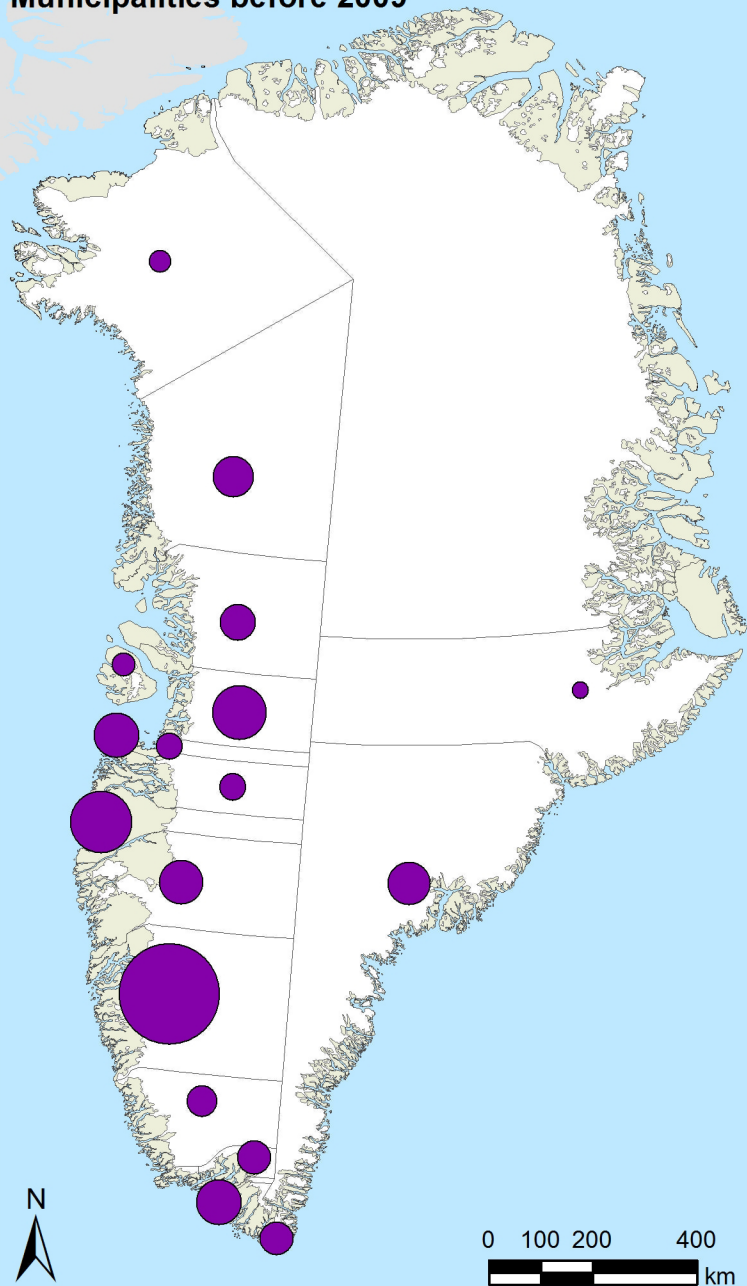

## Municipalities before 2009

## Municipalities after 2009

## Municipalities in Greenland

Municipalities in Greenland before and after 2009

Size of the circle is relative to total number of inhabitants in municipality as Jan 1st 2015