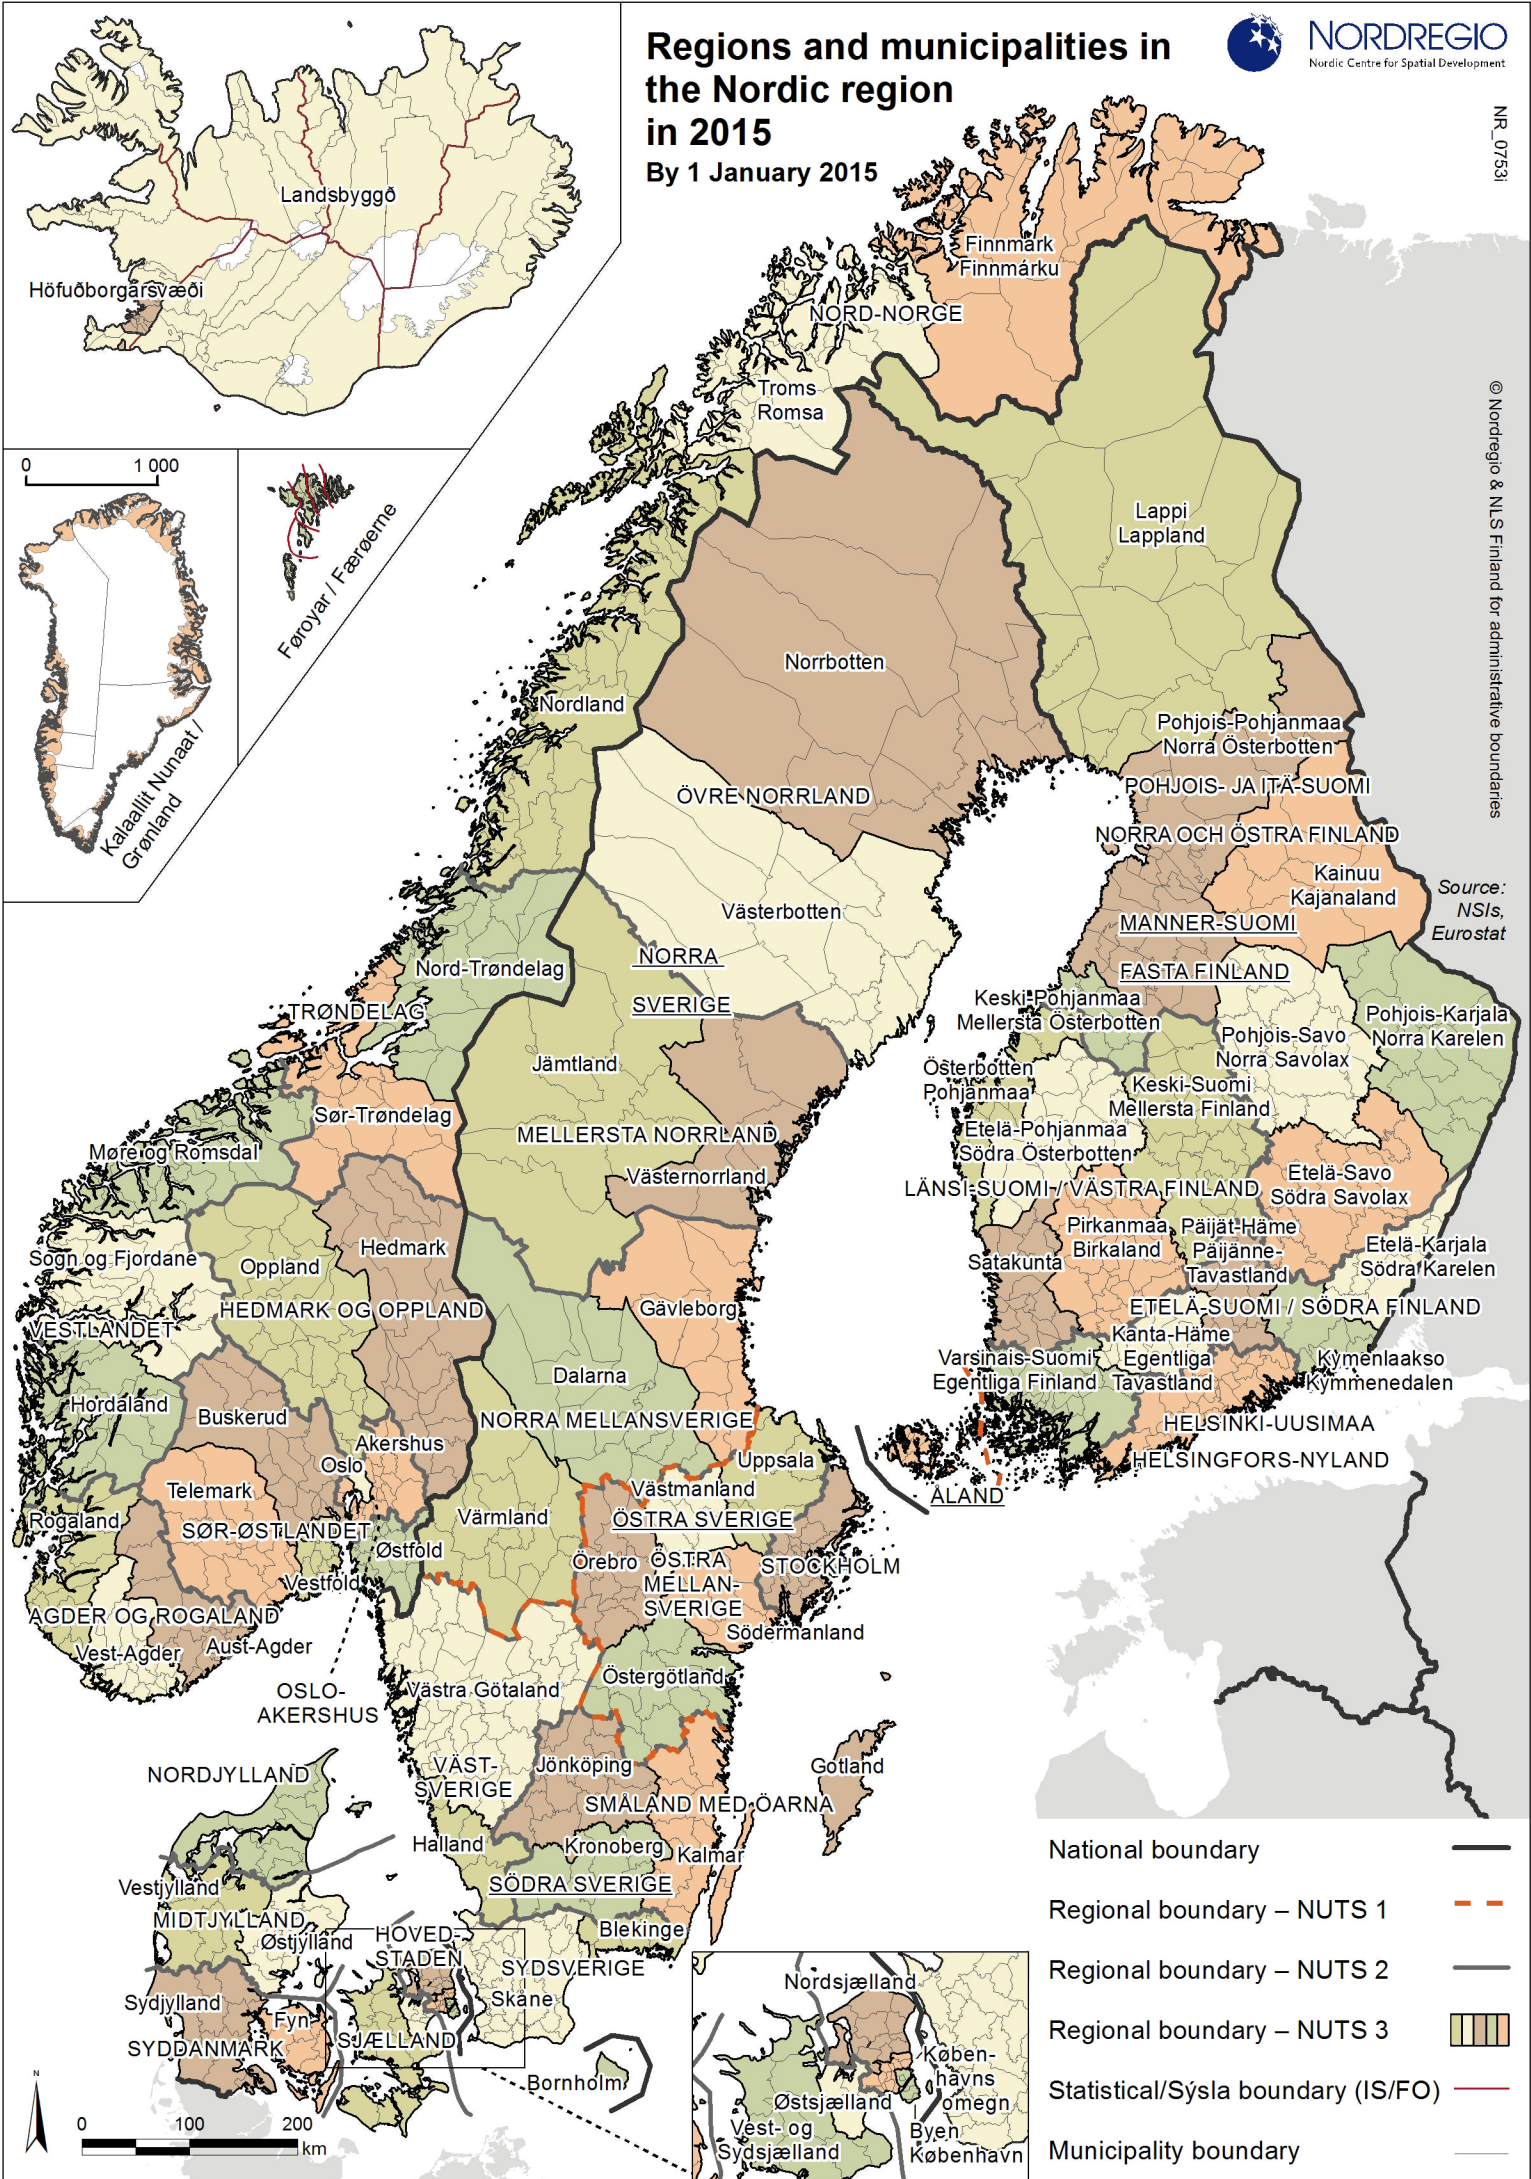

Regions and municipalities in the Nordic region in 2015

By 1 January 2015

Source: NSIs, Eurostat

- National boundary
- Regional boundary – NUTS 1
- Regional boundary – NUTS 2
- Regional boundary – NUTS 3
- Statistical/Sýsla boundary (IS/FO)
- Municipality boundary